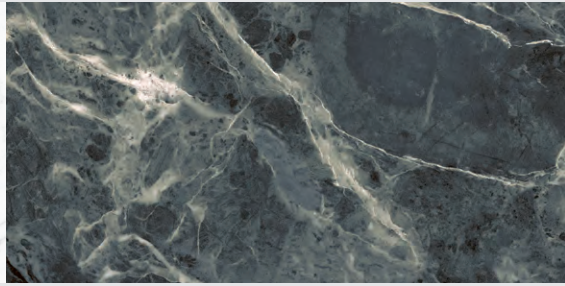

decors

thickness: 8,2mm

beige

warm white

ice white

green

**60x119,8 rt** 24x47" rect  
deco weave

ice white