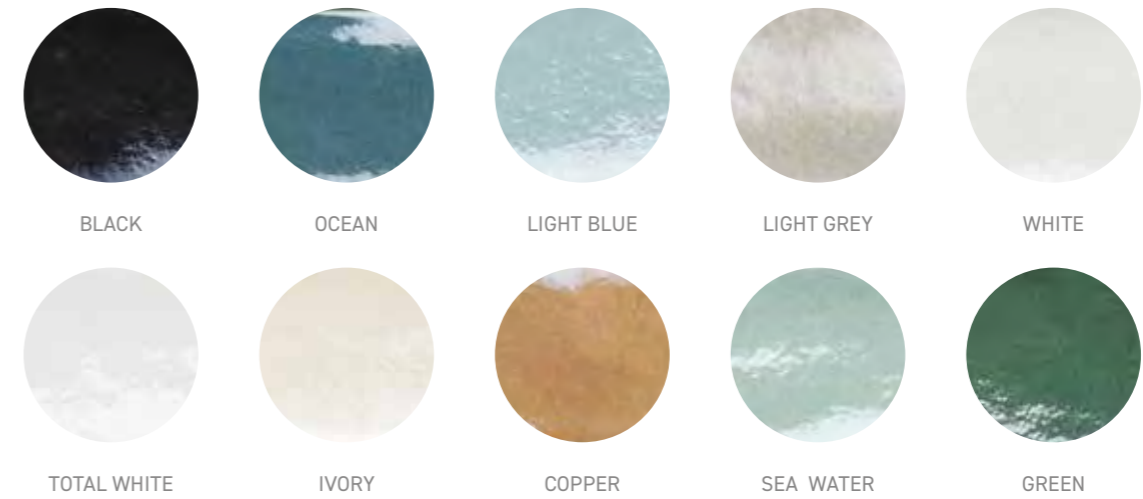

Marrakech

Marrakech is part of the Brick Generation collection, the brick-effect stoneware covering

An evocative journey to the beautiful Moroccan city of **Marrakech**, which **reinterprets the iconic decorative art of 'Zellige' tiles**, recalling the enchanting handcrafting process. Delicate imperfections, irregularities and reminiscent hues render a wavy, iridescent surface with an **artisanal aesthetic**.

Imperfect, **coloured** and **with glossy, mirrored or matt, textured finishes**, the regular shapes of the **formats, 4.8x20 and 10x10 cm**, create vibrant effects of great impact, wrapping the spaces they inhabit in an exotic charm that transcends fashion.