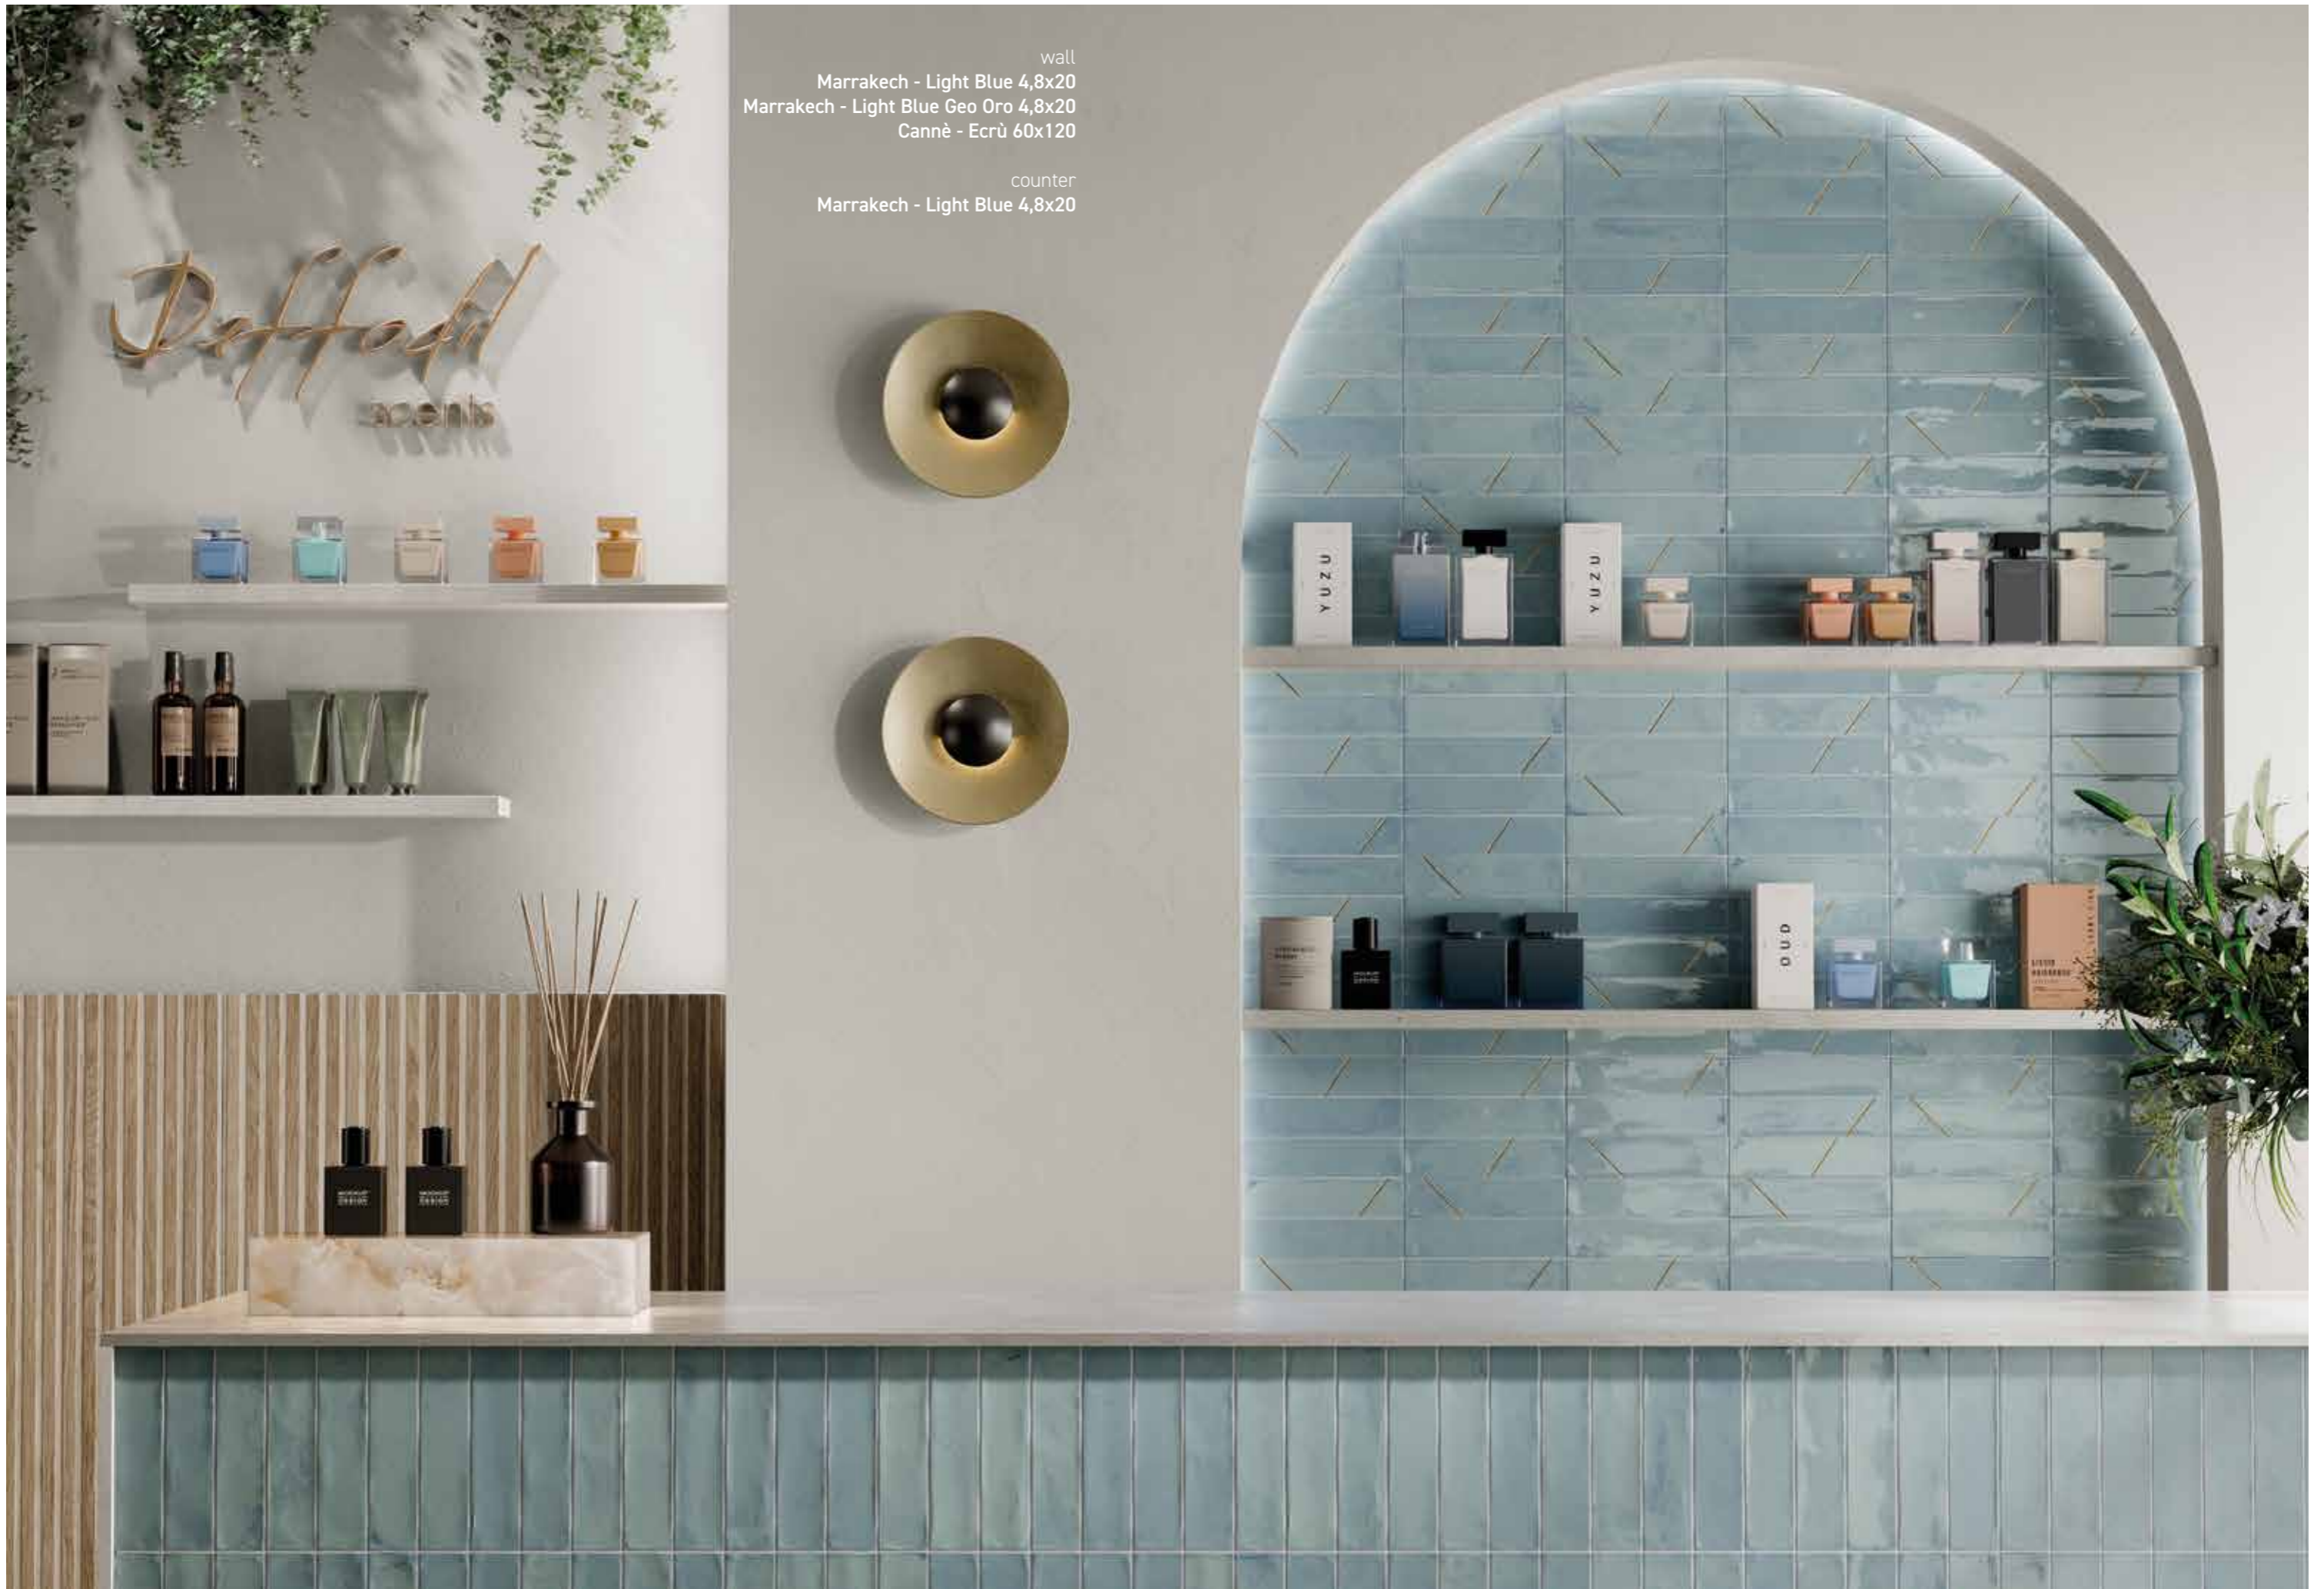

# ocean

Marrakech - Ocean 4,8x20  
Marrakech - Ocean 10x10

wall  
Marrakech - Ocean 4,8x20

The charm of  
"handmade":  
imperfection as an  
added value

Marrakech - Light Blue 4,8x20  
Marrakech - Light Blue 10x10

# light blue

wall  
Marrakech - Light Blue 4,8x20  
Marrakech - Light Blue Geo Oro 4,8x20

Glistening traces  
of gold draw exquisite  
patterns

wall  
Marrakech - Light Blue 4,8x20  
Marrakech - Light Blue Geo Oro 4,8x20  
Cannè - Ecrù 60x120