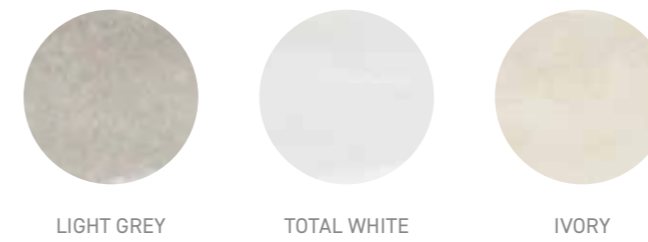

Marrakech MATT

GLAZED PORCELAIN STONWARE

8,5 mm

10x10
4"x4"

9,5 mm

4,8x20
2"x8"