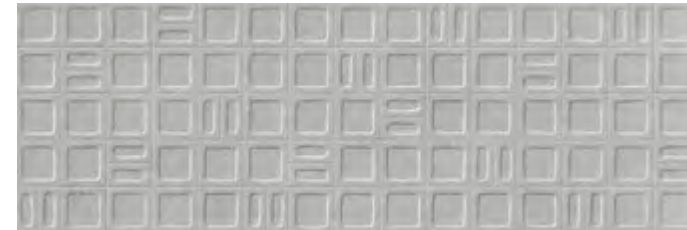

WALL TILE + WHITE BODY + RECTIFIED + MATT
AZULEJO + PASTA BLANCA + RECTIFICADO + MATE

BIII GL

40x120 cm/16"x48"

GRAVEL WHITE

GRAVEL SQUARE WHITE

GRAVEL GREY

GRAVEL SQUARE GREY

GRAVEL CREAM