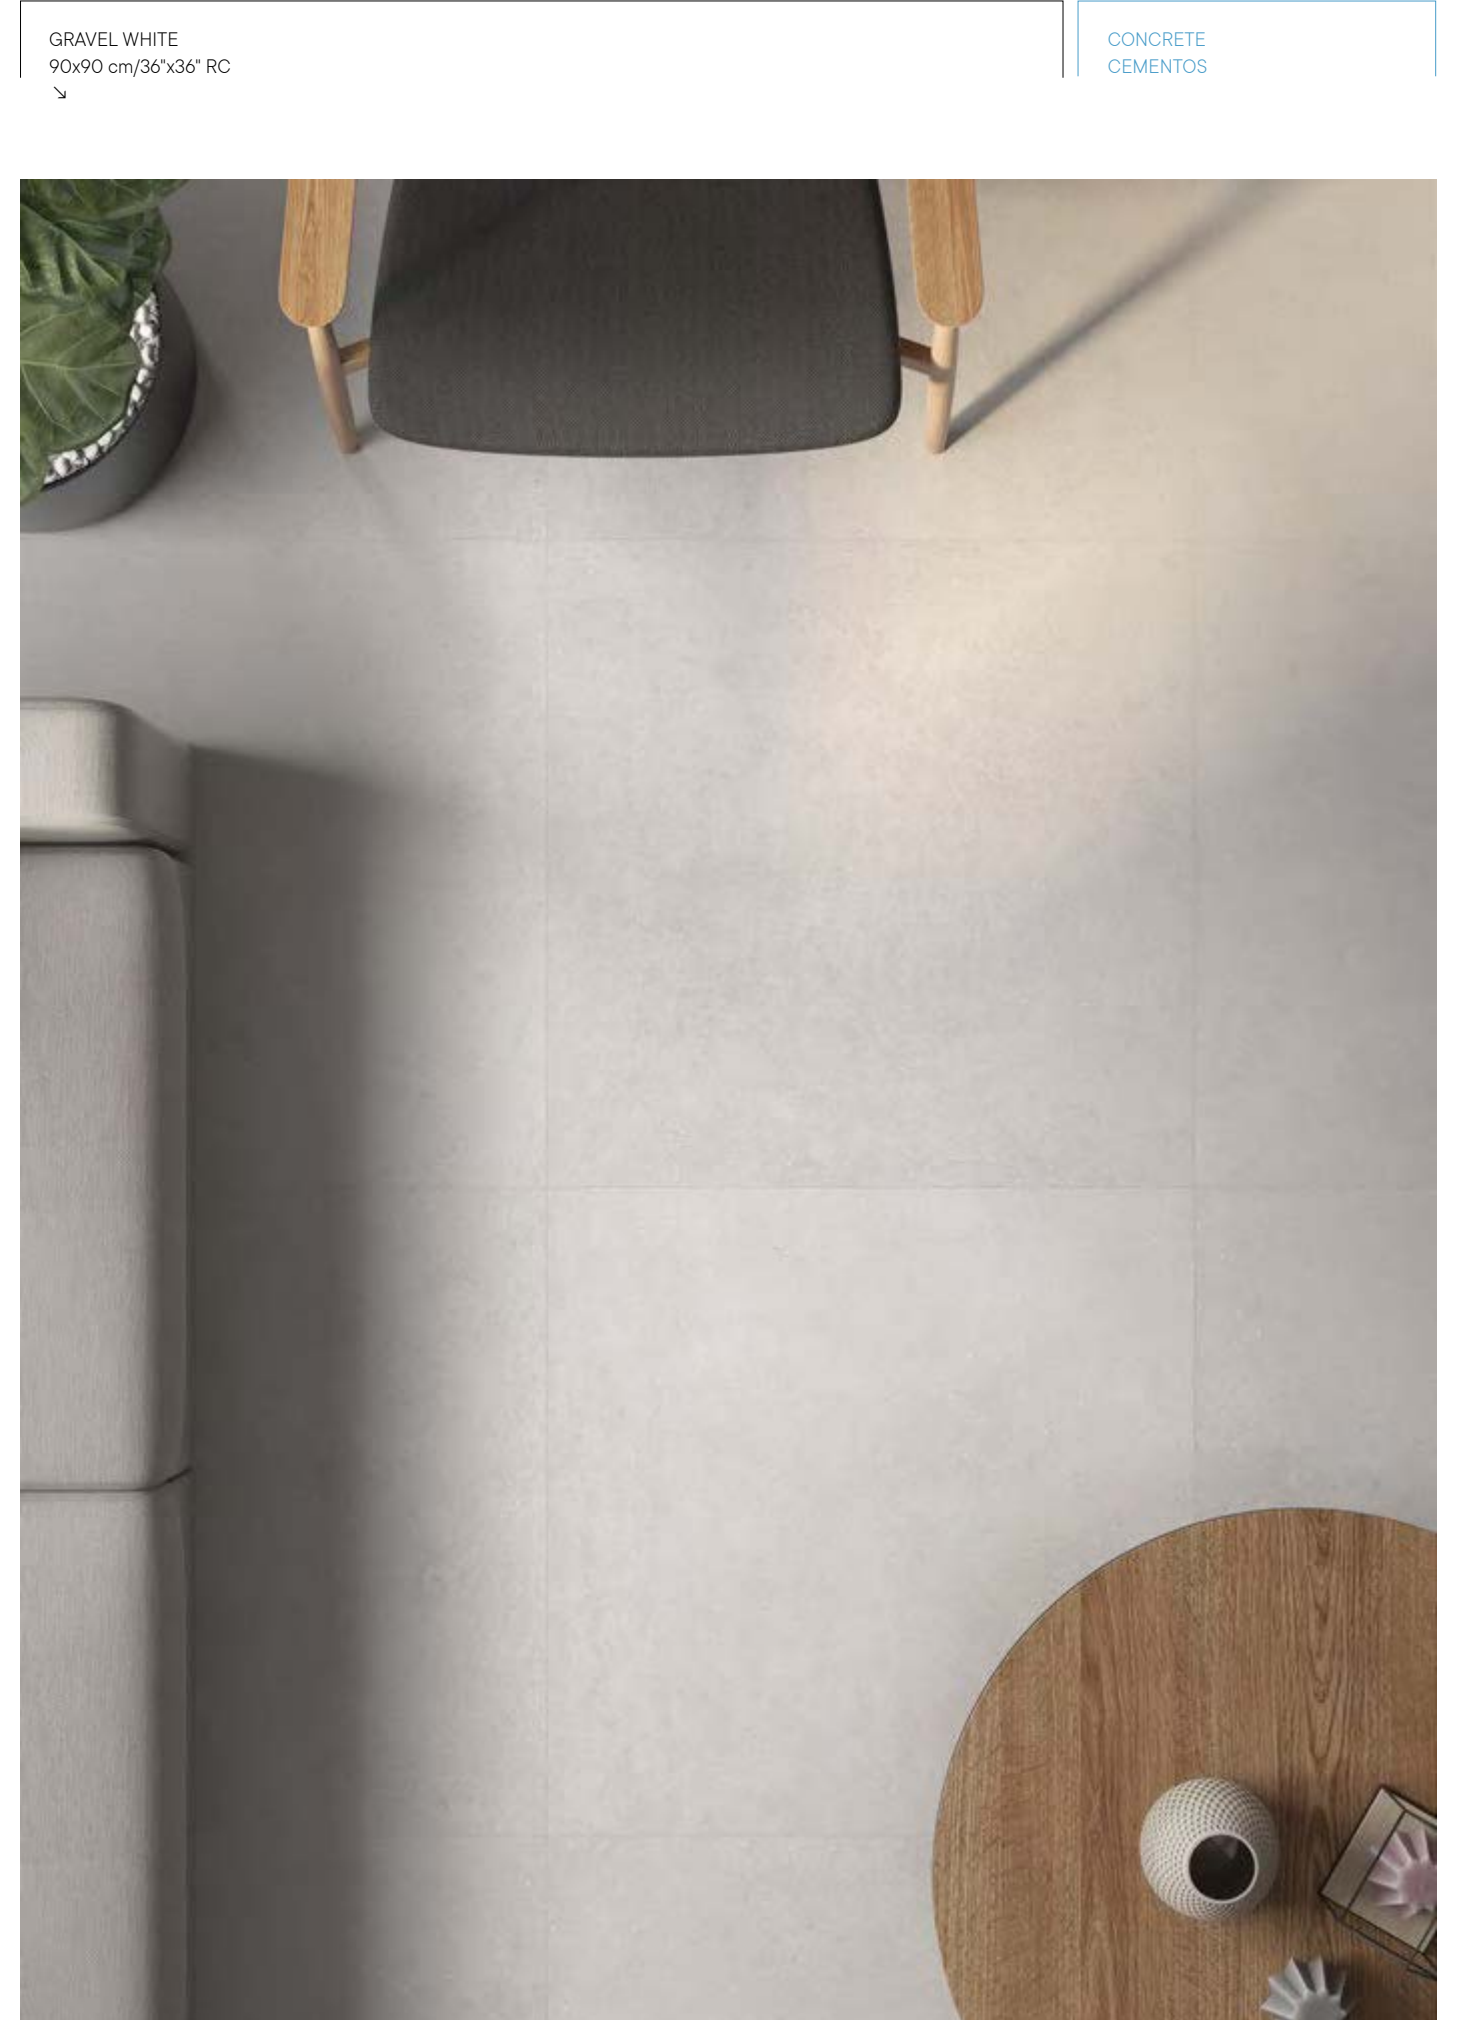

CONCRETE
CEMENTOS

GRAVEL WHITE
90x90 cm/36"x36" RC
↘