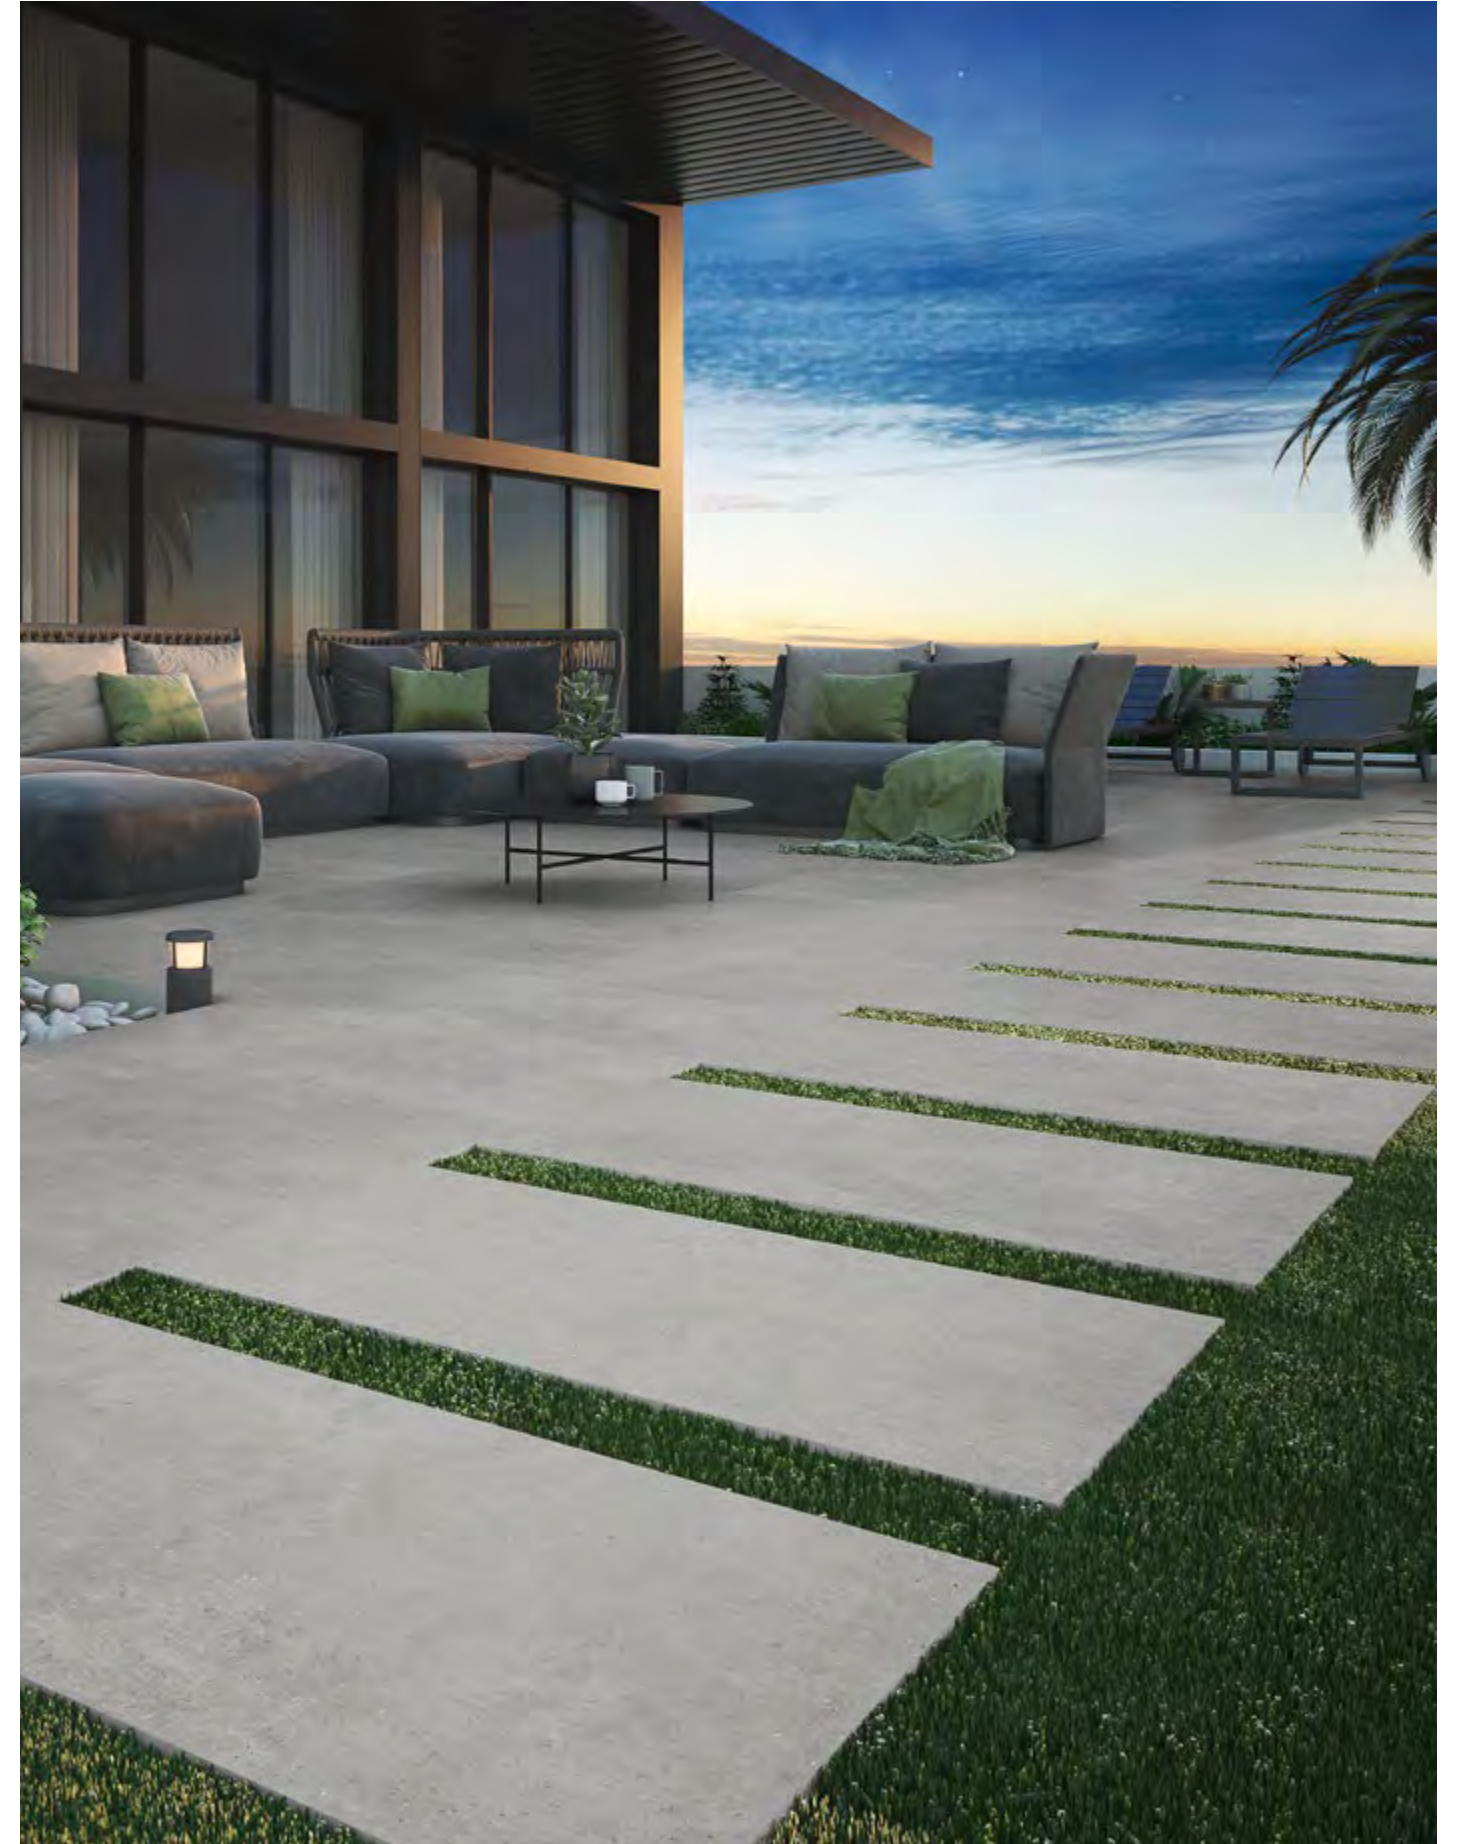

AVAILABLE FORMATS: / FORMATOS DISPONIBLES:

PIECES NAME NOMBRE DE LA PIEZA	SIZES FORMATOS (cm)	WORK SIZE DIMENSIÓN DE FABRICACIÓN (mm)	BOX | CAJA			PALLET | PALET			
			PIECES PIEZAS	sqm m²	MAX. AVERAGE WEIGHT PESO MEDIO MÁXIMO (Kg)	BOXES CAJAS	sqm m²	MAX. AVERAGE WEIGHT PESO MEDIO MÁXIMO (Kg)	SIZE PALLET FORMATO DEL PALET (mm)
GRAVEL EXTREM	60x120 RC EXTREM	600 x 1200 x 20	1	0,720	34,000	32	23,040	1100	840x1200x740