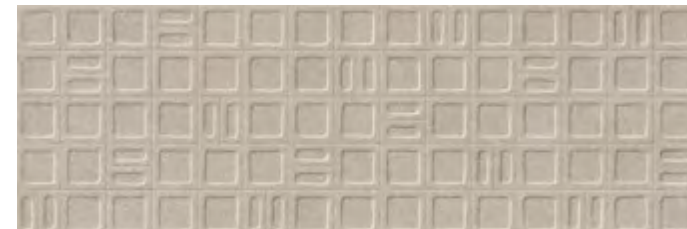

GRAVEL SQUARE EARTH